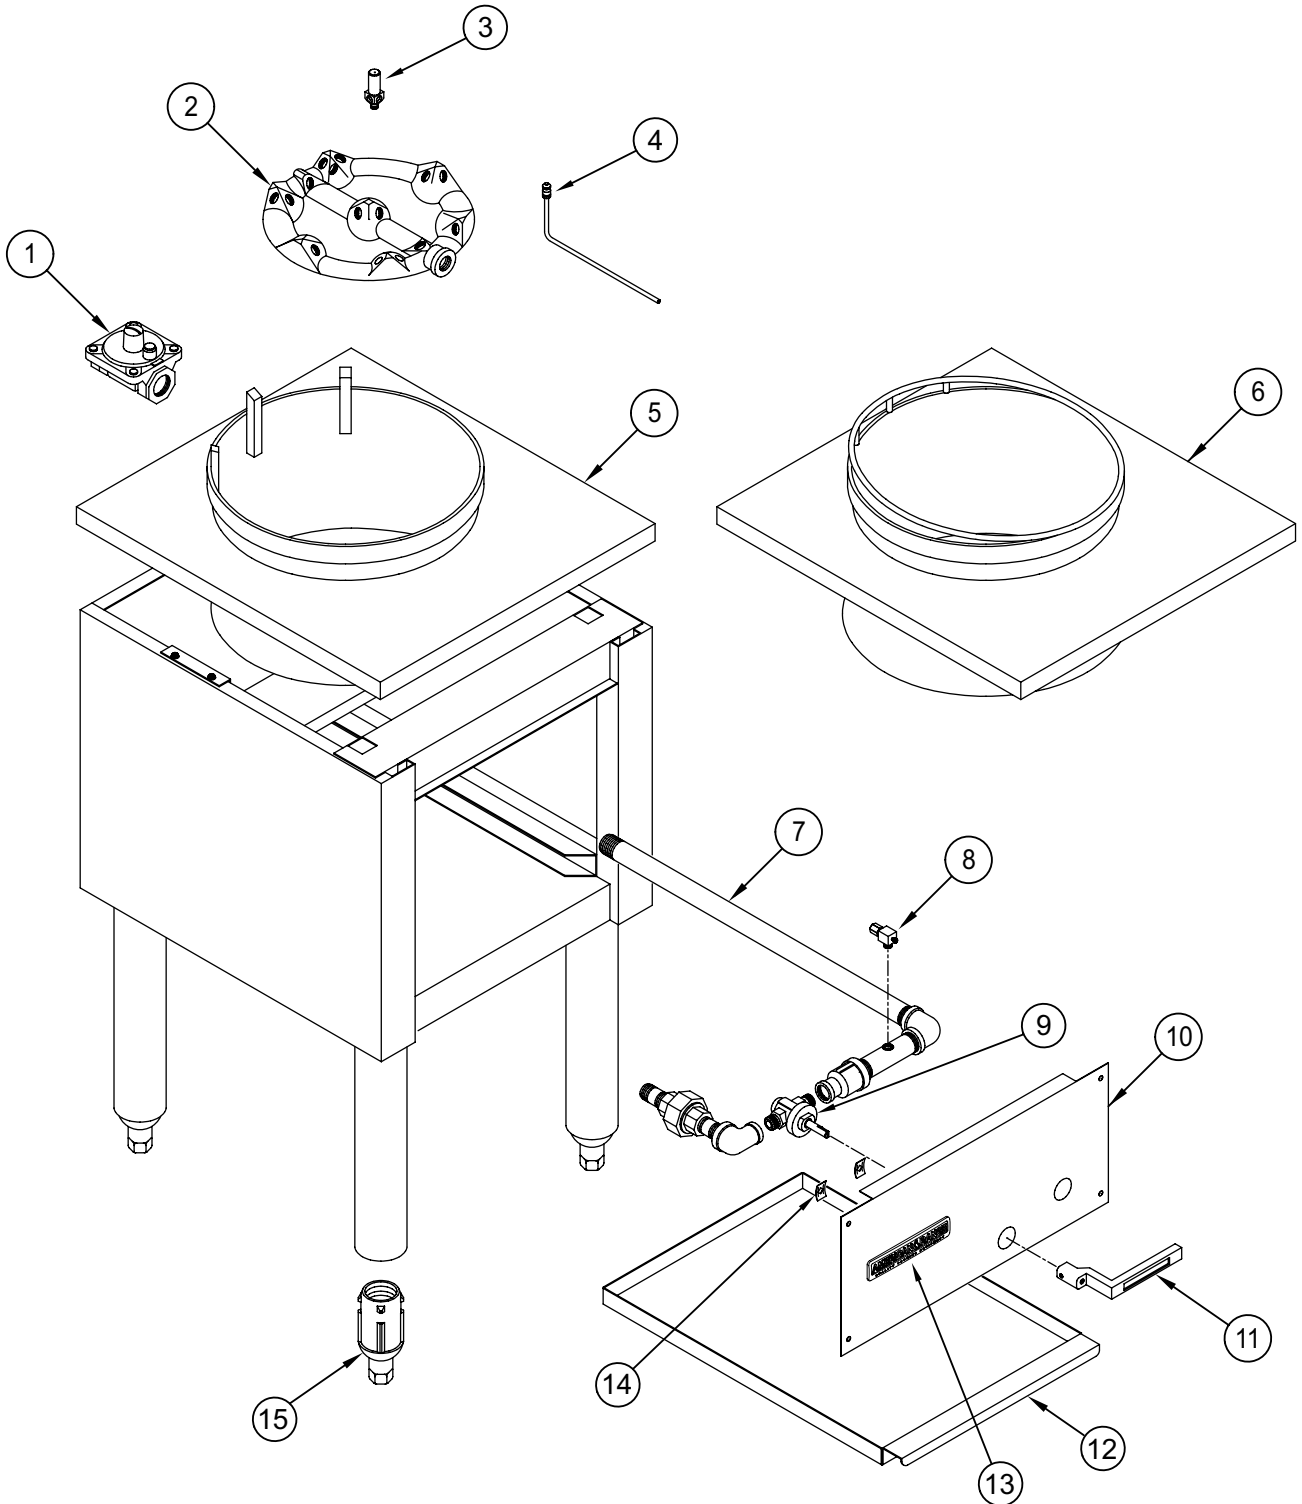

ARWR

3 JET ORIFICE HOOD	4 PILOT TIP ASSY	8 90° PILOT VALVE	9 GAS VALVE	13 AMERICAN RANGE QUALITY • SERVICE • SUPPORT	14 SPEED NUT